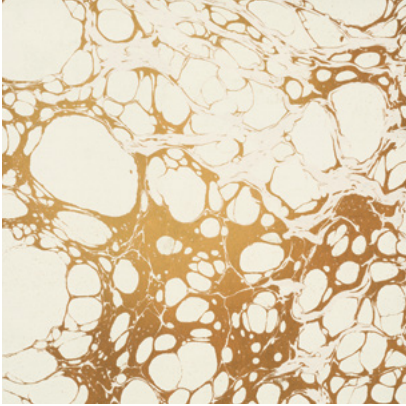

# WABI

Tear Sheet

Wabi melds traditional marbling techniques with modern design.

CERULEAN

CLOUD

LAGOON

MINERAL

RIVER

ROSARIUM

TAUPE