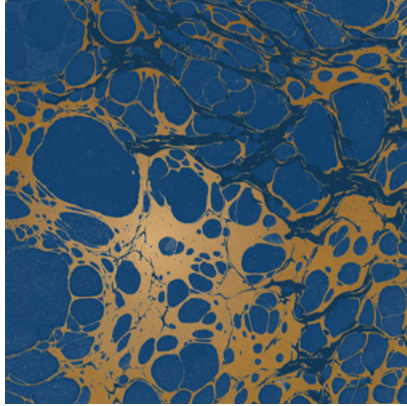

# WABI

Tear Sheet

Wabi melds traditional marbling techniques with modern design.

CERULEAN

CLOUD

LAGOON

MINERAL

RIVER

ROSARIUM

TAUPE