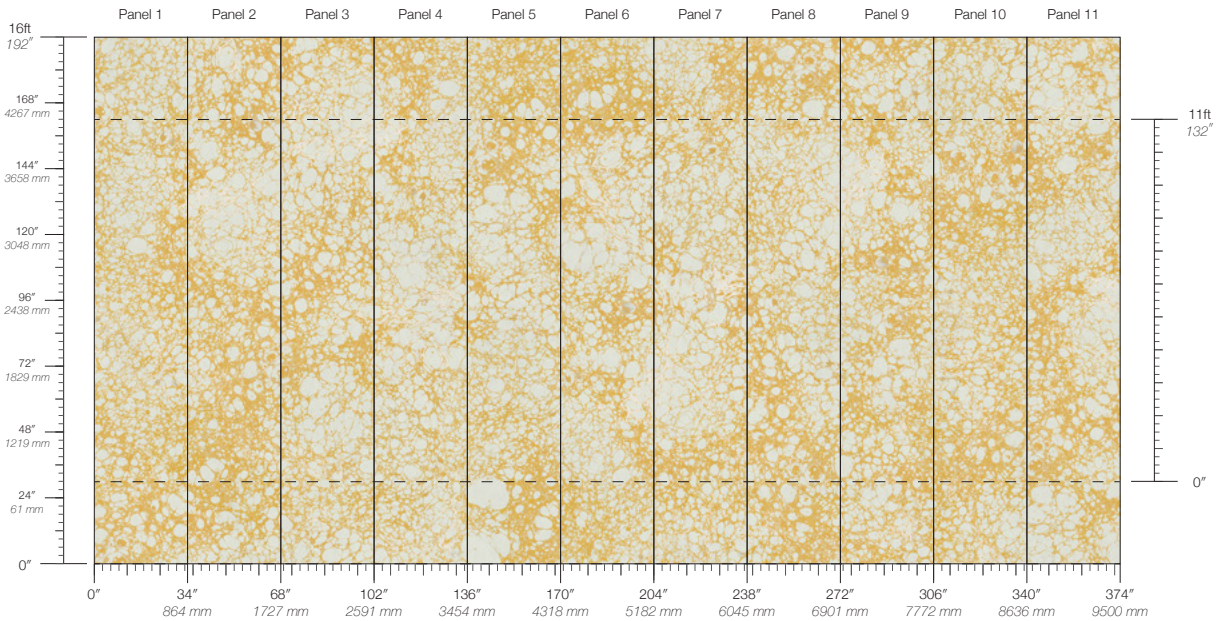

ROSARIUM

TAUPE

# Wabi Cloud

Suitable for residential and some commercial projects

**COLOR**  
Cloud

**ITEM**  
1019

**CONTENT**  
Dutch Metal Leaf

**PANEL WIDTH**  
34" / 864 mm trimmed

**PANEL HEIGHT**  
132" / 3353 mm standard  
192" / 4877 mm extended