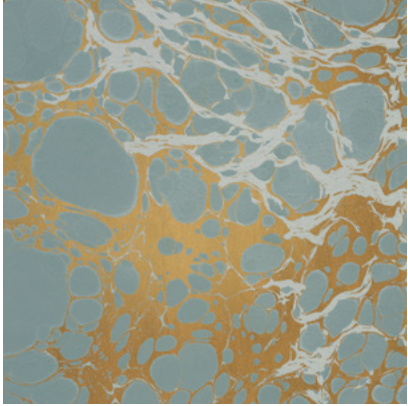

# WABI

Tear Sheet

Wabi melds traditional marbling techniques with modern design.

CERULEAN

CLOUD

LAGOON

MINERAL

RIVER

ROSARIUM

TAUPE